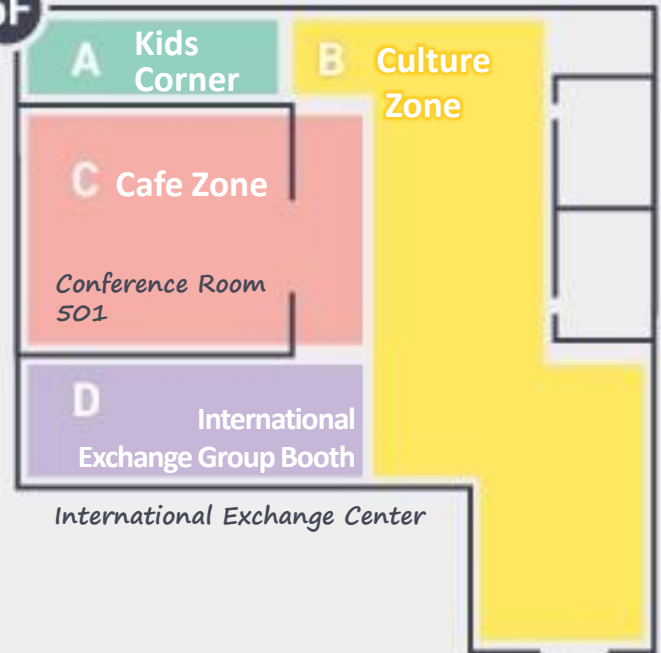

2024 ONE WORLD FESTA in Iwate Event Information

A Kids Corner

Transform yourself into a pirate and enjoy treasure hunting with our international guests! There's also a ball pool and a photo corner to enjoy as well! Parents, if you want to take a break, here's the place to let your children run free!

B Culture Zone

Immerse yourself in various cultures! Get your name written in a different language! Try out henna tattoos or do flower ceremony all in English! There's also an English corner where you can try out your English with our guests! (Flower ceremony requires prior reservation)

C Cafe Corner

How about some tea and snacks for a quick break? Try out the international snacks, teas and coffees, or interesting chip/crisp flavors here! There'll also be a fair trade store open here on the day!

E Fun Zone

Interact with our international guests through games and activities! Try out some traditional clothes or do some craft activities in the fun zone! There'll be some board games and even a VR experience for those to venture into this zone....!!!

F Stage

Enjoy the display of international dances and performances! From trying out Brazil's capoeira dance to tasting the different breakfasts of the world, there's plenty of exciting activities to see and enjoy in this program! Don't miss out!

5F

International Exchange Center

D International Exchange Group Booth

Learn about the different international exchange groups working in the prefecture!

4F