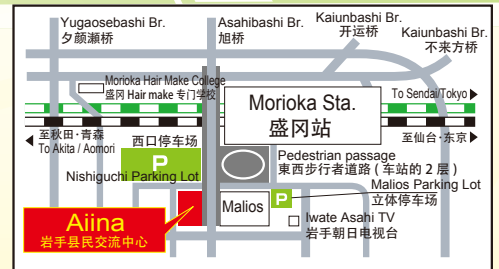

# 同一个世界庆祝日

in **Iwate**

Anyone can come along and take part (including children).  
每个人都可以自由参加。  
(孩子们也可以随便参加)

Nov.16.2014 (Sun)

平成26年11月16日(星期日)

10:00-16:00

Venue : Aiina, 4th & 5th floor

Moriokaeki Nishidoori 1-7-1, Morioka, Iwate

会场 : aiina4楼、5楼

岩手县盛冈市盛冈火车站西通 1-7-1

It's a day when people from around the world get together! You can enjoy international exchange as you go for a walk. There will be a stage where you can enjoy dances and music from around the world, booths introducing various countries, a café and bento boxes on sale, a kids' corner and much more!

※The program details are on the back of this pamphlet.

世界各国的人们聚集的一天, 让我们以放松心情来进行国际交流吧!  
我们准备了世界各国的舞蹈和音乐表演以及介绍外国的展台、出售咖啡弁当、儿童活动角等丰富多彩的活动内容!

※关于活动内容请参照宣传单背面。

※ There is no parking lot. Please use a neighboring pay parking lot.  
※ 没有停车场。请使用近郊的收费停车场。